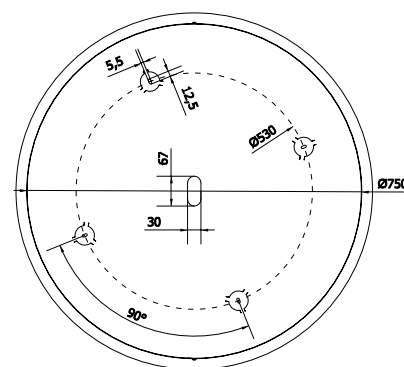

A-Piastre / Plates (Glo, Lit, MoM)

TECHNICAL SHEET

AA01-T-80-13 WHITE

Mounting: a soffitto / ceiling

Environment: Indoor - IP20

Materials: Metallo / Metal

Information: Round plate with max 13 fittings

AA18-T-80-13 TITANIUM

Mounting: a soffitto / ceiling

Environment: Indoor - IP20

Materials: Metallo / Metal

Information: Round plate with max 13 fittings

AA01-T-80-13

AA18-T-80-13

PIASTRA ESTERNA / EXTERNAL PLATE

PIASTRA INTERNA / INTERNAL PLATE