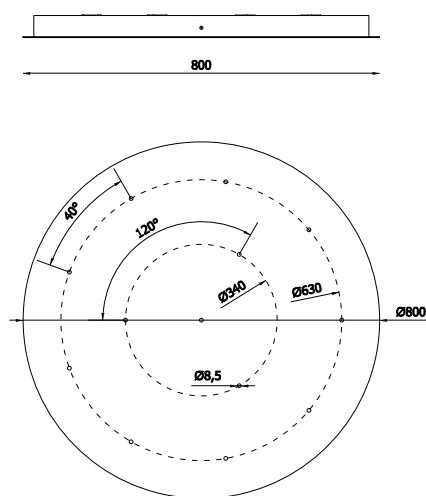

A-Piastre / Plates (Glo, Lit, MoM)

TECHNICAL SHEET

AA01-T-80-13 WHITE

Mounting: a soffitto / ceiling

Environment: Indoor - IP20

Materials: Metallo / Metal

Information: Round plate with max 13 fittings

AA18-T-80-13 TITANIUM

Mounting: a soffitto / ceiling

Environment: Indoor - IP20

Materials: Metallo / Metal

Information: Round plate with max 13 fittings

AA01-T-80-13

AA18-T-80-13

PIASTRA ESTERNA / EXTERNAL PLATE

PIASTRA INTERNA / INTERNAL PLATE